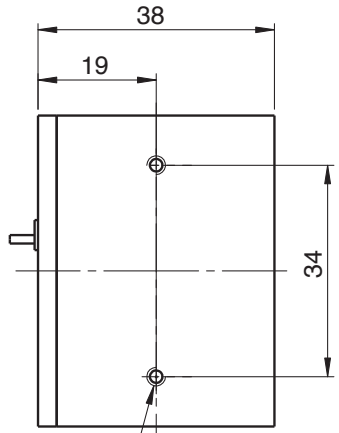

FRONT FLANGE

(2x) M3x5 deep
4 SIDES
MOUNTING THREAD